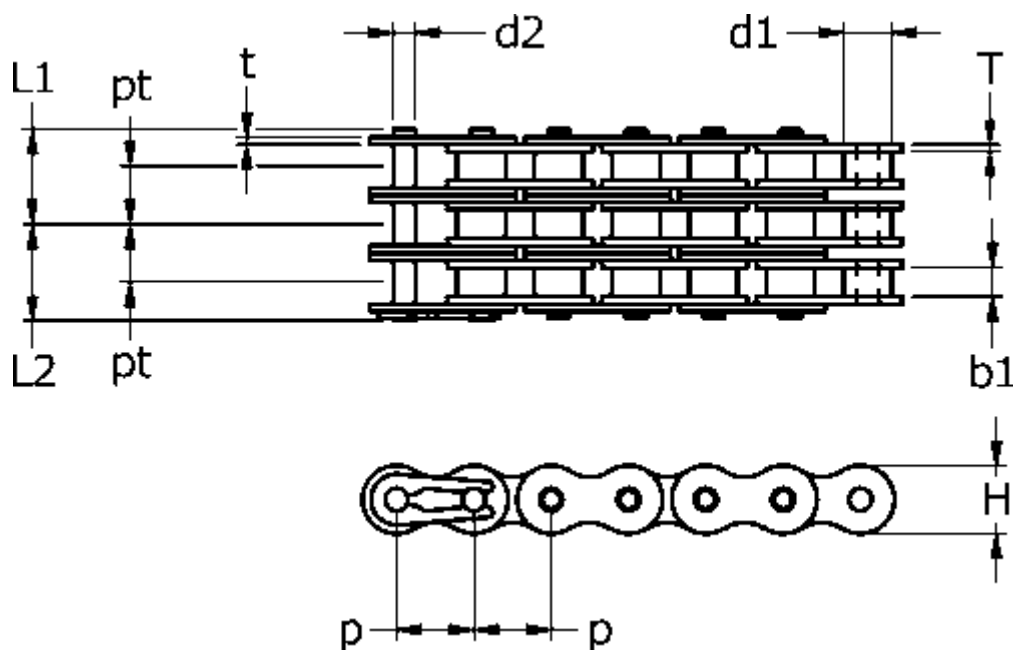

Data Sheet

Article number: 613300012
Description: Tsubaki 16 B-3 Triplex rollerchain
Standard GT4 Winner
Note: 16 B-3

Measures

b1	= 17.02	pt = 31.88
Breaking power	= 160kN2	T = 4
d1	= 15.88	t = 3.2
d2	= 8.28	
H	= 21	
L1	= 49.5	
L2	= 51.7	
P	= 25.4	